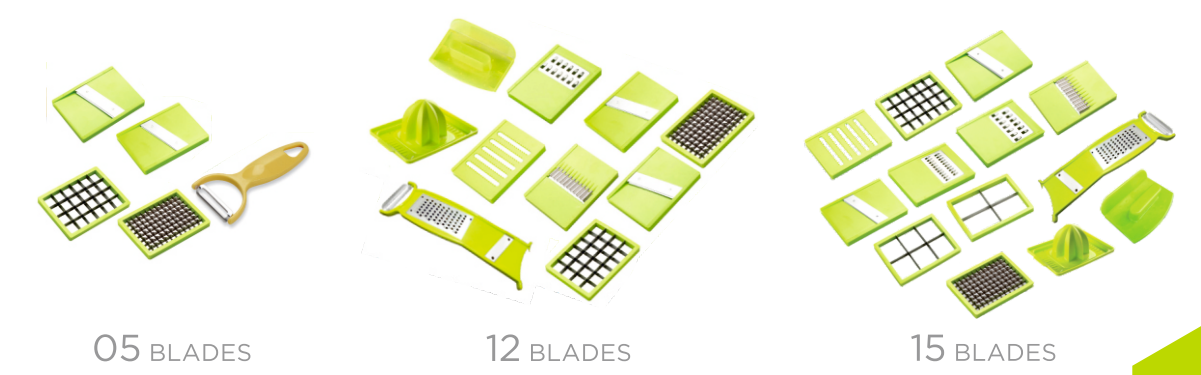

100% STAINLESS STEEL

S.S. CHILLY CUTTER
Code : CA - 107

Power Free Blender
Code : CA - 108

Beating
Cake Cream, Egg Etc...

Churning
Milk Shake, Lassi, Butter Milk, Etc...

Liquidizing
Soup, Dal, Baby Food Etc...

S.S. MIXI
Code : CA - 109/110

POTATO CHIPSER
Code : CA - 112

SLICER & CUTTER
Code : CA - 113/114/115

FLOUR SIFTER
Code : CA - 111

PULL CHOPPER
Code : CA - 116

HAND CHOPPER
Code : CA - 117

APPLE CUTTER

Code : CA - 118

Ideal For : Cutting & Coring Apples

2-in-1

VEG CUTTER WITH PEELER

(Extra Sharp 5 S.S. Blades)

Code : CA - 119

Ideal For : Chilly, Carot, Lady Finger, Cucumber, Banana

2-in-1

HANDY JUICER