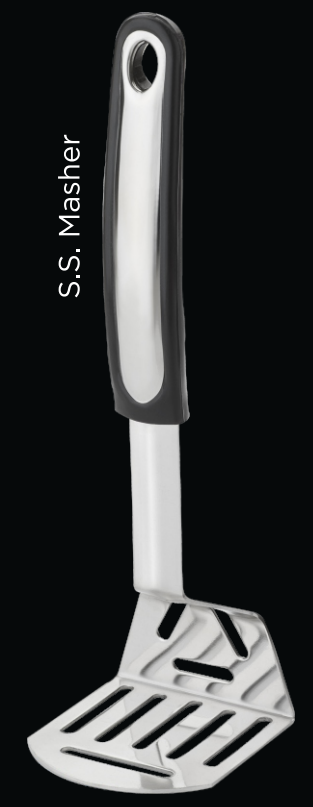

Ideal For : Cutting & Coring Apples

2-in-1

VEG CUTTER WITH PEELER

(Extra Sharp 5 S.S. Blades)

Code : CA - 119

Ideal For : Chilly, Carot, Lady Finger, Cucumber, Banana

2-in-1

HANDY JUICER

Code : CA - 120

Ideal For : Lemons, Limes, Oranges & All kinds of Citrus

KITCHEN PRESS

Code : CA - 121

CHEESE GRATER

Code : CA - 122

S.S. Masher

Masher (Deluxe)

POTATO MASHER

Code : CA - 123/124

CHOPPING BOARD

Code : CA - 125/126

CLEVER CUTTER

Code : CA - 127

COLLANDER

Code : CA - 128